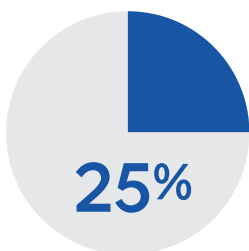

HSE UNIVERSITY: INNOVATION

MODULAR SYSTEM, SELECTION OF INDIVIDUAL EDUCATIONAL TRACKS AND OBLIGATORY PROJECT ACTIVITIES

academic courses are taught across all four regional campuses

COMBINED 'MASTER'S PhD' track

DATA CULTURE

cross-curricular digital data module pursued by students of all programmes; VR technologies used for lectures and e-courses

17 DEGREE PROGRAMMES OFFERED ONLINE

four Bachelor's and 13 Master's degree programmes in 2022

MODULES

which compliment students' professional development:
Minors, Magolego – running as parts of programmes

MICRODEGREE

option to obtain additional qualification beyond a programme's standard study load

SMARTPOINT

digital ecosystem connects students with all HSE University services and staff